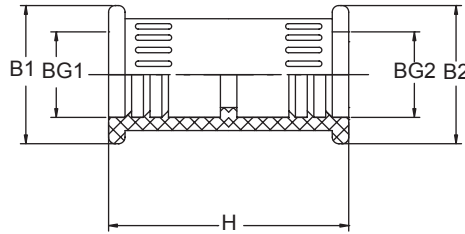

RCCN 日成BGK型软管接头 Plastic K-Distributor

产品材质: 采用橡胶制成
颜色种类: 黑色
工作温度: -20°C至85°C

Material: Rubber
Color: Black
Work Temperature: -20°C to 85°C

单位/Unit:mm

型号 Item No.	对应软管 Conduit item no BG1×BG2	适配软管 Outer dia. BG1	适配软管 Outer dia. BG3	外径 Outer dia. B1	外径 Outer dia. B2	长度 Length H	包装 Packing pcs
BGK 2×10.0	10.0×10.0	BG-07	BG-07	17.5	17.5	33.5	10
BGK 2×13.0	13.0×13.0	BG-10	BG-10	20.0	20.0	36.5	10
BGK 2×15.8	15.8×15.8	BG-12	BG-12	23.0	23.0	44.5	10
BGK 2×18.5	18.5×18.5	BG-15	BG-15	26.5	26.5	48.0	10
BGK 2×21.2	21.2×21.2	BG-17	BG-17	29.5	29.5	48.0	10
BGK 2×28.5	28.5×28.5	BG-23	BG-23	36.5	36.5	48.0	10
BGK 2×34.5	34.5×34.5	BG-29	BG-29	42.5	42.5	48.0	10
BGK 2×42.5	42.5×42.5	BG-36	BG-36	51.0	51.0	60.0	10
BGK 2×54.5	54.5×54.5	BG-48	BG-48	63.0	63.0	70.0	10

RCCN 日成BGT型三通软管接头 Plastic T-Distributor

产品材质: 采用橡胶原料制成,
颜色种类: 黑色
工作温度: -20°C至85°C

Material: Rubber
Color: Black
Work Temperature: -20°C to 85°C

单位/Unit:mm

型号 Item No.	对应软管 Conduit item no BG1×BG2/BG2	适配软管 Outer dia. BG2	适配软管 Outer dia. BG3	适配软管 Outer dia. BG1	固定孔 Fix hole F	长度 Length D	宽度 Width E
BGT3×10.0B	3×10.0	BG-07	BG-07	BG-07	4	46.5	32.5
BGT3×13.0B	3×13.0	BG-10	BG-10	BG-10	4	54.5	36.5
BGT3×15.8B	3×15.8	BG-12	BG-12	BG-12	4	68.0	46.0
BGT3×18.5B	3×18.5	BG-15	BG-15	BG-15	4	81.0	54.5
BGT3×21.2B	3×21.2	BG-17	BG-17	BG-17	4	82.5	62.5
BGT3×28.5B	3×28.5	BG-23	BG-23	BG-23	4	81.0	54.5
BGT3×34.5B	3×34.5	BG-29	BG-29	BG-29	4	82.5	62.5
BGT3×42.5B	3×42.5	BG-36	BG-36	BG-36	4	82.5	62.5
BGT2×15.8/21.2B	2×15.8/21.2	BG-12	BG-12	BG-17	4	75.0	52.0
BGT2×21.2/28.5B	2×21.2/28.5	BG-17	BG-17	BG-23	4	68.0	60.5
BGT2×28.5/34.5B	2×28.5/34.5	BG-23	BG-23	BG-29	4	86.0	77.0
BGT2×34.5/42.5B	2×34.5/42.5	BG-29	BG-29	BG-36	4	98.5	89.0