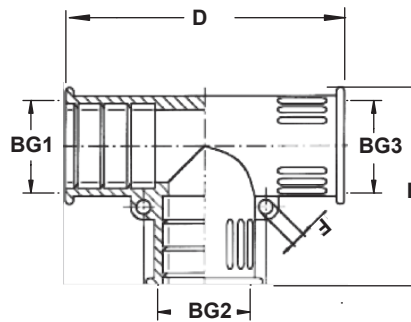

RCCN 日成BGK型软管接头 Plastic K-Distributor

产品材质: 采用橡胶制成
颜色种类: 黑色
工作温度: -20°C至85°C

Material: Rubber
Color: Black
Work Temperature: -20°C to 85°C

单位/Unit:mm

型号 Item No.	对应软管 Conduit item no BG1×BG2	适配软管 Outer dia. BG1	适配软管 Outer dia. BG3	外径 Outer dia. B1	外径 Outer dia. B2	长度 Length H	包装 Packing pcs
BGK 2×10.0	10.0×10.0	BG-07	BG-07	17.5	17.5	33.5	10
BGK 2×13.0	13.0×13.0	BG-10	BG-10	20.0	20.0	36.5	10
BGK 2×15.8	15.8×15.8	BG-12	BG-12	23.0	23.0	44.5	10
BGK 2×18.5	18.5×18.5	BG-15	BG-15	26.5	26.5	48.0	10
BGK 2×21.2	21.2×21.2	BG-17	BG-17	29.5	29.5	48.0	10
BGK 2×28.5	28.5×28.5	BG-23	BG-23	36.5	36.5	48.0	10
BGK 2×34.5	34.5×34.5	BG-29	BG-29	42.5	42.5	48.0	10
BGK 2×42.5	42.5×42.5	BG-36	BG-36	51.0	51.0	60.0	10
BGK 2×54.5	54.5×54.5	BG-48	BG-48	63.0	63.0	70.0	10

RCCN 日成BGT型三通软管接头 Plastic T-Distributor

产品材质: 采用橡胶原料制成,
颜色种类: 黑色
工作温度: -20°C至85°C

Material: Rubber
Color: Black
Work Temperature: -20°C to 85°C

单位/Unit:mm

型号 Item No.	对应软管 Conduit item no BG1×BG2/BG2	适配软管 Outer dia. BG2	适配软管 Outer dia. BG3	适配软管 Outer dia. BG1	固定孔 Fix hole F	长度 Length D	宽度 Width E
BGT3×10.0B	3×10.0	BG-07	BG-07	BG-07	4	46.5	32.5
BGT3×13.0B	3×13.0	BG-10	BG-10	BG-10	4	54.5	36.5
BGT3×15.8B	3×15.8	BG-12	BG-12	BG-12	4	68.0	46.0
BGT3×18.5B	3×18.5	BG-15	BG-15	BG-15	4	81.0	54.5
BGT3×21.2B	3×21.2	BG-17	BG-17	BG-17	4	82.5	62.5
BGT3×28.5B	3×28.5	BG-23	BG-23	BG-23	4	81.0	54.5
BGT3×34.5B	3×34.5	BG-29	BG-29	BG-29	4	82.5	62.5
BGT3×42.5B	3×42.5	BG-36	BG-36	BG-36	4	82.5	62.5
BGT2×15.8/21.2B	2×15.8/21.2	BG-12	BG-12	BG-17	4	75.0	52.0
BGT2×21.2/28.5B	2×21.2/28.5	BG-17	BG-17	BG-23	4	68.0	60.5
BGT2×28.5/34.5B	2×28.5/34.5	BG-23	BG-23	BG-29	4	86.0	77.0
BGT2×34.5/42.5B	2×34.5/42.5	BG-29	BG-29	BG-36	4	98.5	89.0