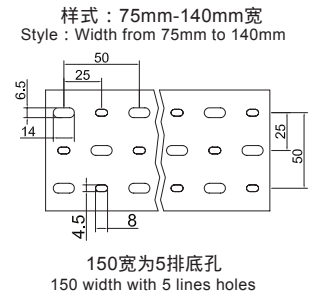

- 2.配线槽65°C内不易断裂,变形,变色,装配省时便利。
- 3.出线孔低、组合容易、拆卸简单、易于配线。

更多选择:量大可按需求生产所需规格或定制长度.例:VDR8080L(L=1.7M)

Europe standard Wide slot/finger design provides greater sidewall rigidity and can be used with a wide range of wire bundle sizes,used countries such as U.K, Germany, and so on
 Certificates:UL:E306674 CE:EN50085 RoHS,REACH。
 Made of rigid PVC
 Work Temperature:-40°C to 65°C
 UL94 Flammability Rating of V-0
 Provided with mounting holes
 Available color:gray.white.blue.black and other special colors