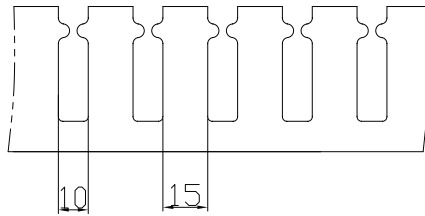

- 2.配线槽65°C内不易断裂,变形,变色,装配省时便利。
- 3.出线孔低、组合容易、拆卸简单、易于配线。

更多选择:量大可按需求生产所需规格或定制长度.例:VDR8080L(L=1.7M)

Europe standard Wide slot/finger design provides greater sidewall rigidity and can be used with a wide range of wire bundle sizes,used countries such as U.K, Germany, and so on
 Certificates:UL:E306674 CE:EN50085 RoHS,REACH。
 Made of rigid PVC
 Work Temperature:-40°C to 65°C
 UL94 Flammability Rating of V-0
 Provided with mounting holes
 Available color:gray.white.blue.black and other special colors