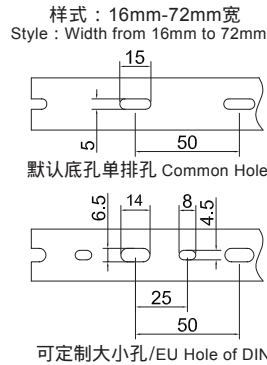

- 2.配线槽65°C内不易断裂,变形,变色,装配省时便利。
- 3.出线孔低、组合容易、拆卸简单、易于配线。

更多选择:量大可按需求生产所需规格或定制长度.例:VDR8080L(L=1.7M)

Europe standard Wide slot/finger design provides greater sidewall rigidity and can be used with a wide range of wire bundle sizes,used countries such as U.K, Germany, and so on
 Certificates:UL:E306674 CE:EN50085 RoHS,REACH。
 Made of rigid PVC
 Work Temperature:-40°C to 65°C
 UL94 Flammability Rating of V-0
 Provided with mounting holes
 Available color:gray.white.blue.black and other special colors