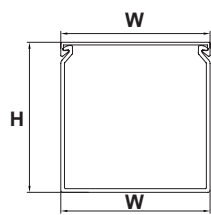

更多选择:量大可按需求生产所需规格或定制长度.例:HVDR8080F/HF(L=1.7M)

Wide slot/finger design provides greater sidewall rigidity and can be used with a wide range of wire bundle sizes.
 Certificates:ULCE:EN50085 RoHS,REACH. Made of rigid Halogen free PCABS
 Work temperature:-40 °c to 110 °c
 UL94 Flammability Rating of V-0
 Provided with mounting holes
 Available color:gray.white.blue.black and other special colors
 Special length come with MOQ request

DIN5510

样式: 16mm-72mm宽
Style: Width from 16mm to 72mm

样式: 75mm-140mm宽
Style: Width from 75mm to 140mm

说明: 本系列16/35/45/65/75为非标产品。
This series is 16/35/45/65/75, they are not standard products

大小孔型号/Eu hole size: VDR4060F/614