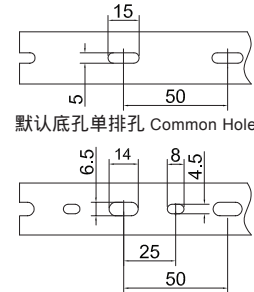

更多选择:量大可按需求生产所需规格或定制长度.例:HVDR8080F/HF(L=1.7M)

Wide slot/finger design provides greater sidewall rigidity and can be used with a wide range of wire bundle sizes.
 Certificates:ULCE:EN50085 RoHS,REACH. Made of rigid Halogen free PCABS
 Work temperature:-40 °c to 110 °c
 UL94 Flammability Rating of V-0
 Provided with mounting holes
 Available color:gray.white.blue.black and other special colors
 Special length come with MOQ request

DIN5510

样式: 16mm-72mm宽
Style: Width from 16mm to 72mm

样式: 75mm-140mm宽
Style: Width from 75mm to 140mm

说明: 本系列16/35/45/65/75为非标产品。
This series is 16/35/45/65/75, they are not standard products

大小孔型号/Eu hole size: VDR4060F/614