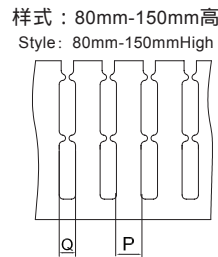

更多选择:量大可按需求生产所需规格或定制长度.例:HVDR8080F/HF(L=1.7M)

Wide slot/finger design provides greater sidewall rigidity and can be used with a wide range of wire bundle sizes.
 Certificates:ULCE:EN50085 RoHS,REACH. Made of rigid Halogen free PCABS
 Work temperature:-40 °c to 110 °c
 UL94 Flammability Rating of V-0
 Provided with mounting holes
 Available color:gray.white.blue.black and other special colors
 Special length come with MOQ request

DIN5510

样式: 16mm-72mm宽
Style: Width from 16mm to 72mm

样式: 75mm-140mm宽
Style: Width from 75mm to 140mm

说明: 本系列16/35/45/65/75为非标产品。
This series is 16/35/45/65/75, they are not standard products

大小孔型号/Eu hole size: VDR4060F/614