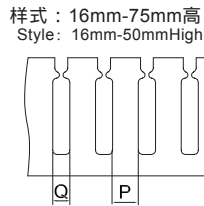

更多选择:量大可按需求生产所需规格或定制长度.例:HVDR8080F/HF(L=1.7M)

Wide slot/finger design provides greater sidewall rigidity and can be used with a wide range of wire bundle sizes.
 Certificates:ULCE:EN50085 RoHS,REACH. Made of rigid Halogen free PCABS
 Work temperature:-40 °c to 110 °c
 UL94 Flammability Rating of V-0
 Provided with mounting holes
 Available color:gray.white.blue.black and other special colors
 Special length come with MOQ request

DIN5510

样式: 16mm-72mm宽
Style: Width from 16mm to 72mm

样式: 75mm-140mm宽
Style: Width from 75mm to 140mm

说明: 本系列16/35/45/65/75为非标产品。
This series is 16/35/45/65/75, they are not standard products

大小孔型号/Eu hole size: VDR4060F/614