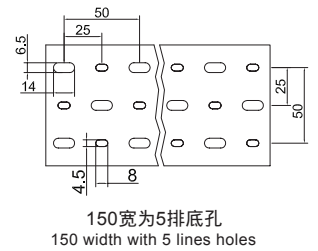

更多选择:量大可按需求生产所需规格或定制长度.例:HVDR8080F/HF(L=1.7M)

Wide slot/finger design provides greater sidewall rigidity and can be used with a wide range of wire bundle sizes.
 Certificates:ULCE:EN50085 RoHS,REACH. Made of rigid Halogen free PCABS
 Work temperature:-40 °c to 110 °c
 UL94 Flammability Rating of V-0
 Provided with mounting holes
 Available color:gray.white.blue.black and other special colors
 Special length come with MOQ request

DIN5510

样式: 16mm-72mm宽
Style: Width from 16mm to 72mm

样式: 75mm-140mm宽
Style: Width from 75mm to 140mm

说明: 本系列16/35/45/65/75为非标产品。
This series is 16/35/45/65/75, they are not standard products

大小孔型号/Eu hole size: VDR4060F/614